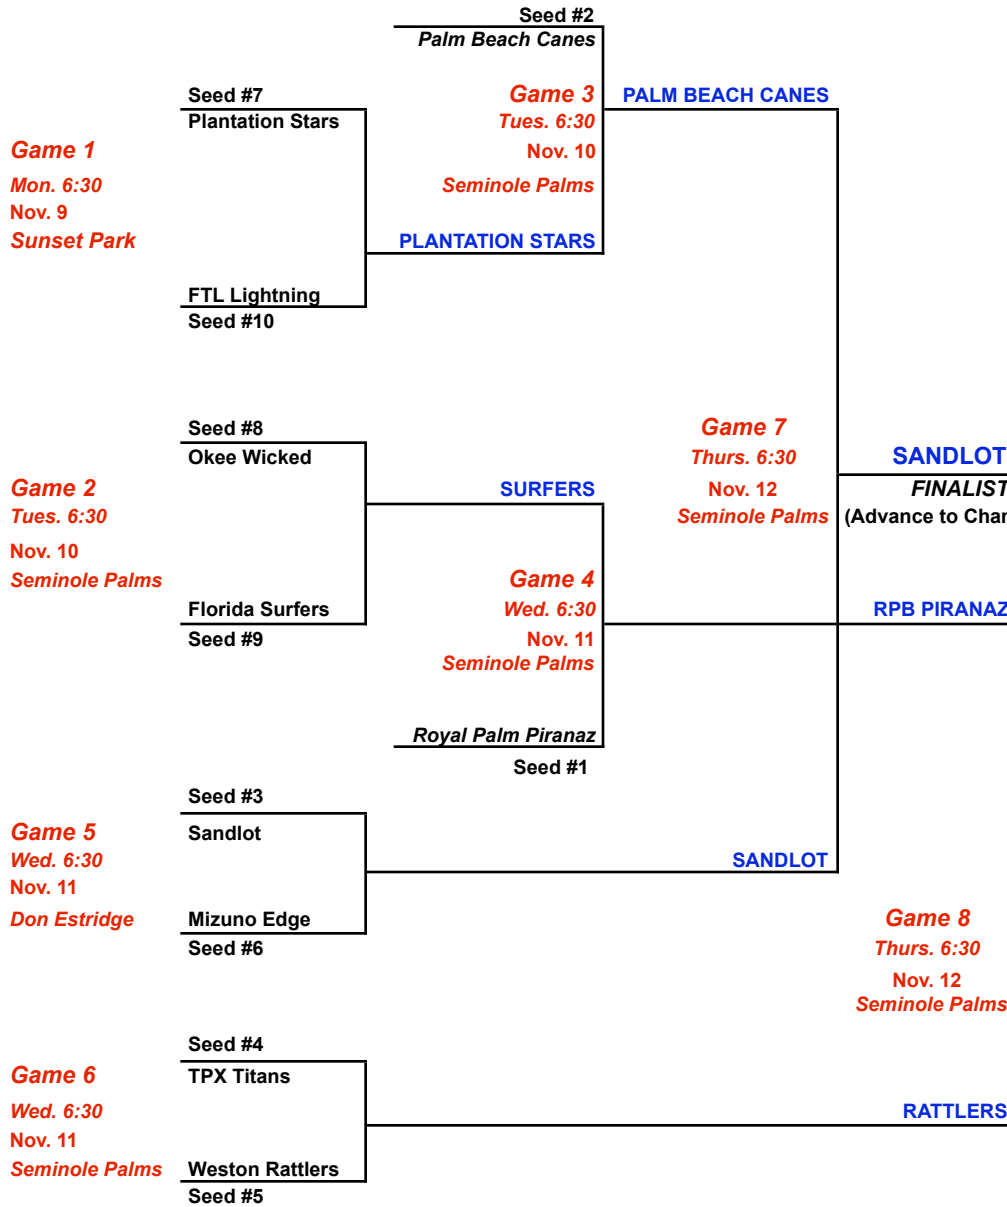

# HALL OF FAME TRAVEL BASEBALL LEAGUE 10-U DIVISION

**PLAYOFF VENUE: Seminole Palms Park**  
151 Lamstein Lane  
Royal Palm Beach, FL 33411

**Driving Directions:**  
1.) Take I-95 to Southern Blvd.  
2.) Go West to US Hwy 441 (a.k.a. State Road 7)  
3.) Go thru the intersection at 441 and turn right (north) at Lamstein Lane.  
4.) Park is straight ahead.

## PLAYOFF RESULTS

| Date    | Opponent | Runs | vs. | Opponent  | Runs |
|---------|----------|------|-----|-----------|------|
| Nov. 9  | Stars    | 9    | vs. | Lightning | 8    |
| Nov. 10 | Canes    | 13   | vs. | Stars     | 2    |
| Nov. 10 | Surfers  | 19   | vs. | Wicked    | 8    |
| Nov. 11 | Sandlot  | 8    | vs. | Edge      | 6    |
| Nov. 11 | Piranaz  | 13   | vs. | Surfers   | 3    |
| Nov. 12 | Sandlot  | 8    | vs. | Canes     | 6    |
| Nov. 12 | Piranaz  | 13   | vs. | Rattlers  | 3    |
| Nov. 14 | PIRANAZ  | 5    | vs. | SANDLOT   | 2    |

**Championship**

**CHAMPIONSHIP GAME**

**SOUTH FLORIDA SANDLOT**  
vs.  
**ROYAL PALM BEACH PIRANAZ**

**SATURDAY, NOV. 14TH**  
**FAU SOFTBALL STADIUM**  
**TIME: 12:00 NOON**

**FALL 2009 LEAGUE CHAMPIONS**