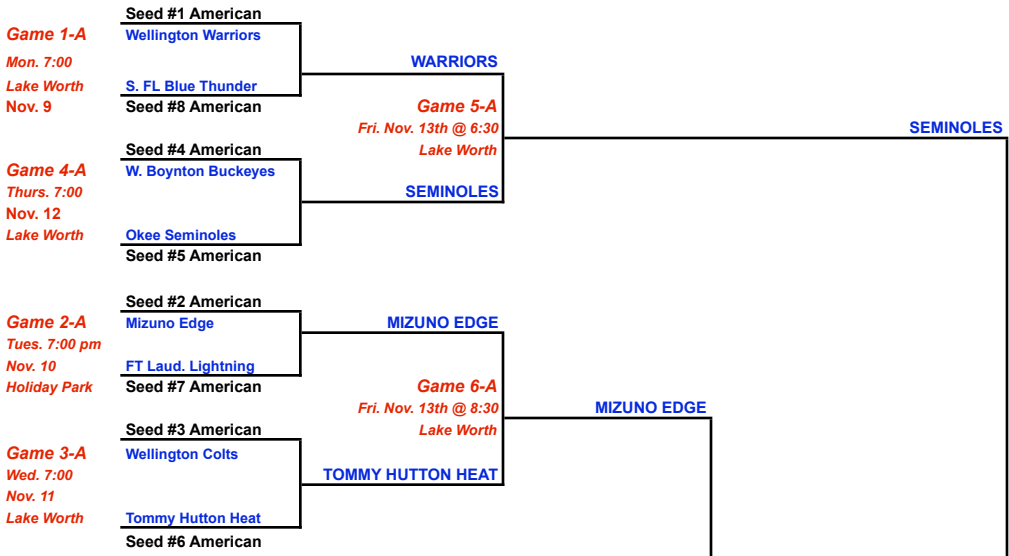

HALL OF FAME TRAVEL BASEBALL LEAGUE 11-U DIVISION

11-U AMERICAN LEAGUE

11-U NATIONAL LEAGUE

PLAYOFF RESULTS

| | | RUNS | | RUNS | |
|--------|---------|----------------------|-----|--------------------------|---|
| Mon. | Nov. 9 | WELLINGTON WARRIORS | 13 | SOUTH FL BLUE THUNDER | 2 |
| Mon. | Nov. 9 | SOUTH FL SANDLOT | 20 | POMPAÑO PIRANHAS | 1 |
| Tues. | Nov. 10 | MIZUNO EDGE | 11 | FT. LAUDERDALE LIGHTNING | 2 |
| Tues. | Nov. 10 | JUPITER HAMMERHEADS | 13 | BALLERS BASEBALL | 1 |
| Wed. | Nov. 11 | TOMMY HUTTON HEAT | 6 | WELLINGTON COLTS | 4 |
| Wed. | Nov. 11 | WESTON RATTLERS | 8 | PHIPPS PARK BARRACUDAS | 0 |
| Thurs. | Nov. 12 | OKEEHEELEE SEMINOLES | 6 | WEST BOYNTON BUCKEYES | 4 |
| Thurs. | Nov. 12 | COOPER CITY COWBOYS | 6 | WEST BOCA PANTHERS | 1 |
| Friday | Nov. 13 | OKEEHEELEE SEMINOLES | 6F* | WELLINGTON WARRIORS | 0 |
| | | COOPER CITY COWBOYS | 6 | SOUTH FL SANDLOT | 3 |
| | | MIZUNO EDGE | 8 | TOMMY HUTTON HEAT | 2 |
| | | WESTON RATTLERS | 8 | JUPITER HAMMERHEADS | 6 |
| Sat. | Nov. 14 | NO 11-U GAMES | | | |
| Sunday | Nov. 15 | WESTON RATTLERS | 9 | OKEEHEELEE SEMINOLES | 7 |
| | | MIZUNO EDGE | 6 | COOPER CITY COWBOYS | 2 |

| | | | | | |
|--------|---------|--------------------------|----|-----------------|---|
| Sunday | Nov. 15 | CHAMPIONSHIP GAME | | | |
| | | MIZUNO EDGE | 11 | WESTON RATTLERS | 3 |

*6F = Win by Forfeit or Disqualification

CHAMPIONSHIP GAME

WESTON RATTLERS

VS.

MIZUNO EDGE

SUNDAY NOV 15TH

HOLIDAY PARK @ 3:45 PM

FALL 2009 LEAGUE CHAMPIONS

**** MIZUNO EDGE ****