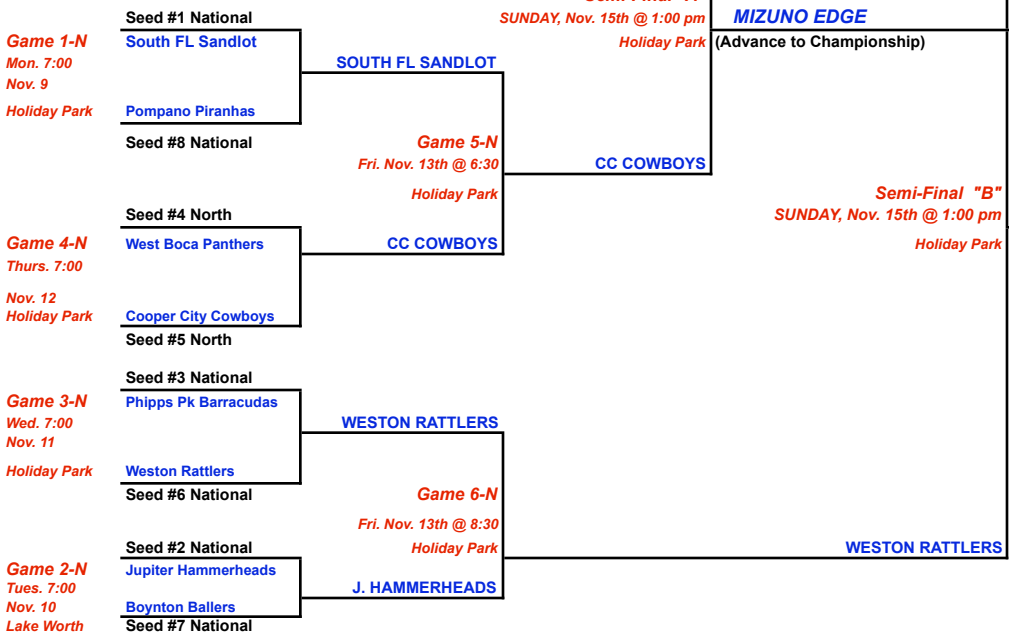

HALL OF FAME TRAVEL BASEBALL LEAGUE 11-U DIVISION

11-U AMERICAN LEAGUE

11-U NATIONAL LEAGUE

PLAYOFF RESULTS

| | | RUNS | | RUNS | |
|--------|---------|----------------------|-----|--------------------------|---|
| Mon. | Nov. 9 | WELLINGTON WARRIORS | 13 | SOUTH FL BLUE THUNDER | 2 |
| Mon. | Nov. 9 | SOUTH FL SANDLOT | 20 | POMPAÑO PIRANHAS | 1 |
| Tues. | Nov. 10 | MIZUNO EDGE | 11 | FT. LAUDERDALE LIGHTNING | 2 |
| Tues. | Nov. 10 | JUPITER HAMMERHEADS | 13 | BALLERS BASEBALL | 1 |
| Wed. | Nov. 11 | TOMMY HUTTON HEAT | 6 | WELLINGTON COLTS | 4 |
| Wed. | Nov. 11 | WESTON RATTLERS | 8 | PHIPPS PARK BARRACUDAS | 0 |
| Thurs. | Nov. 12 | OKEEHEELEE SEMINOLES | 6 | WEST BOYNTON BUCKEYES | 4 |
| Thurs. | Nov. 12 | COOPER CITY COWBOYS | 6 | WEST BOCA PANTHERS | 1 |
| Friday | Nov. 13 | OKEEHEELEE SEMINOLES | 6F* | WELLINGTON WARRIORS | 0 |
| | | COOPER CITY COWBOYS | 6 | SOUTH FL SANDLOT | 3 |
| | | MIZUNO EDGE | 8 | TOMMY HUTTON HEAT | 2 |
| | | WESTON RATTLERS | 8 | JUPITER HAMMERHEADS | 6 |
| Sat. | Nov. 14 | NO 11-U GAMES | | | |
| Sunday | Nov. 15 | WESTON RATTLERS | 9 | OKEEHEELEE SEMINOLES | 7 |
| | | MIZUNO EDGE | 6 | COOPER CITY COWBOYS | 2 |

| | | | | | |
|--------|---------|--------------------------|----|-----------------|---|
| Sunday | Nov. 15 | CHAMPIONSHIP GAME | | | |
| | | MIZUNO EDGE | 11 | WESTON RATTLERS | 3 |

*6F = Win by Forfeit or Disqualification

CHAMPIONSHIP GAME

WESTON RATTLERS

VS.

MIZUNO EDGE

SUNDAY NOV 15TH

HOLIDAY PARK @ 3:45 PM

FALL 2009 LEAGUE CHAMPIONS

**** MIZUNO EDGE ****